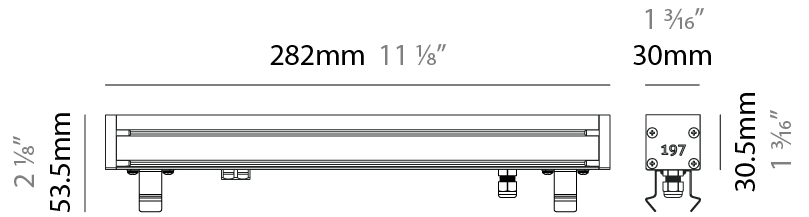

base number   Color   Lens
Temperature   Options

1. To build a product code in our configurator select the specify button on the base model # product page
2. To build a manual product code on this datasheet choose from the options listed below in blue font and add the suffix to the base model #

GENERAL

Series: Slash 30
Brand: Unonovesette
Division: Exterior
Mounting Type: Recessed
Mounting Location: In-Ground
Subcategory: Wallwash

PHYSICAL

Shape: Rectangle
Length (mm): 282
Length (in): 11 1/8
Width (mm): 30
Width (in): 1 3/16
Height (mm): 53.5
Height (in): 2 1/8
Light Distribution: Adjustable / Direct
Weight (kg): 0.46
Weight (lbs): 1.014
Diffuser: Extra clear tempered 6mm
Fixture Finish: ANA
Fixture Material: Extruded Aluminum
Cable Details: IP68 30cm Cable with Easy Lock system

ELECTRICAL

Lamp Type: LED
Input Wattage (W): 8.48
Total Output Wattage (W): 6.63
Dimming: Non-Dimmable
Driver Included: No
Driver Location: Remote
Driver Type: Constant Voltage - Universal
Driver Class: Class 2
Input Voltage (V): 120 - 277
Output Voltage (V): 24
Upon Request: Phase Dimming (120Vac only) / 0-10V Dimming

LED

Color Temperature (*K): 2200 / 2700 / 3000 / 4000
Max. Delivered Lumen (lm): 570 (3000K)
CRI: >90 CRI
Lamp Life (hrs): 100000

OPTICAL

Optic°: 12 / 21 / 31 / 46 / 13x36
Adjustability: Tilt ±20°

RATINGS AND CERTIFICATIONS

Certified By: Certified for North American Standards
IP rating: IP67
IK Rating: IK06